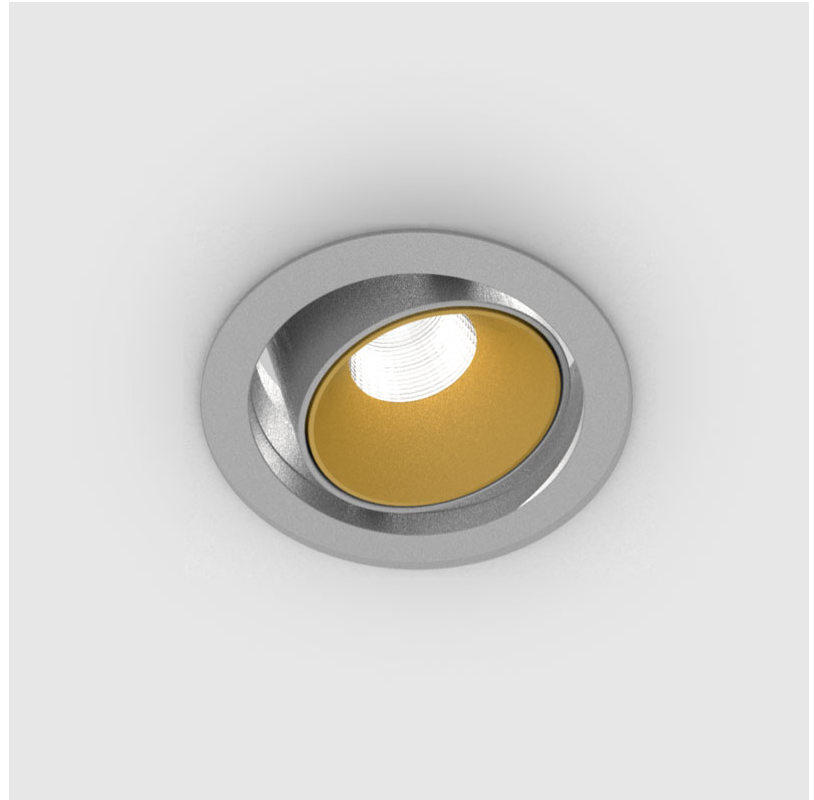

GENERAL

Series: Invader Standard
Subseries: Invader Adjustable
Partner: Prolicht
Division: Architectural
Installation: Recessed
Product Type: Downlight
Mounting Location: Ceiling
Light Distribution: Adjustable

PHYSICAL

Aperture Sizes - Downlights: 1"
Shape: Round
Diameter (mm): 62
Diameter (in): 2 7/16
Height (mm): 74
Height (in): 2 15/16
Min. Recessing Depth (mm): 150
Min. Recessing Depth (in): 5 7/8
Weight (kg): 0.138
Weight (lbs): 0.304
Fixture Finish: SSR / BKV / CWI / CRY / HAB / UFT / ITA / RUA / FTG / MYG / LOD / PUS / FRO / FUP / KIA / POP / BLS / SPG / MEY / GOH / CHC / COM / ABZ / JAG / OBR / MOS / ROR
Fixture Material: Aluminum
Cut-out Measurements: 57mm / 2 1/4"

ELECTRICAL

Lamp Type: LED (Zhaga Standard)
Input Wattage (W): 6.8
Total Output Wattage (W): 6.2
Dimming: Tri-Mode (Non-Dimming and Phase Dimming (120Vac only) and 0-10V Dimming)
Driver Included: No
Driver Location: Remote
Driver Type: Constant Current - 120 / 277Vac
Input Voltage (V): 120 - 277
Constant Current (MA): 250

LED

Number of LEDs: 1
Color Temperature (°K): 2700 / 3000 / 3500 / 4000
Max. Delivered Lumen (lm): 605 / 633 / 660 / 669
CRI: >90 CRI
Lamp Life (hrs): 50000

OPTICAL

Reflector°: 40 / 50
Adjustability: Rotational 180°; Tilt 30°

RATINGS AND CERTIFICATIONS

Certified By: Certified for North American Standards
IP rating: IP20

	150mm 5 7/8"	57mm 2 1/4"	10 - 15mm 3/8" - 9/16"	180°	± 15°