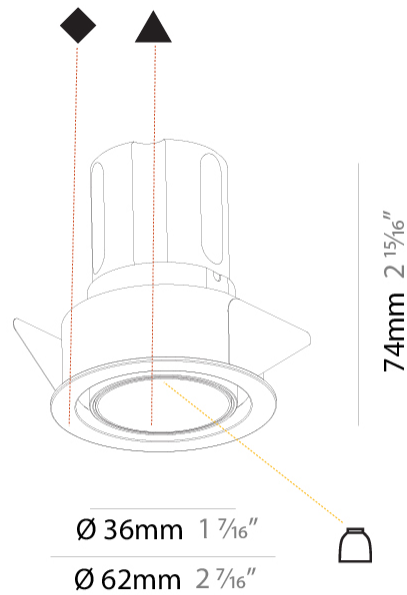

#### PHYSICAL

Aperture Sizes - Downlights: 1"
Shape: Round
Diameter (mm): 62
Diameter (in): 2 7/16
Height (mm): 74
Height (in): 2 15/16
Min. Recessing Depth (mm): 150
Min. Recessing Depth (in): 5 7/8
Weight (kg): 0.138
Weight (lbs): 0.304
Fixture Finish: SSR / BKV / CWI / CRY / HAB / UFT / ITA / RUA / FTG / MYG / LOD / PUS / FRO / FUP / KIA / POP / BLS / SPG / MEY / GOH / CHC / COM / ABZ / JAG / OBR / MOS / ROR
Fixture Material: Aluminum
Cut-out Measurements: 57mm / 2 1/4"

#### OPTICAL

Reflector°: 40 / 50
Adjustability: Rotational 180°; Tilt 30°

#### RATINGS AND CERTIFICATIONS

Certified By: Certified for North American Standards
IP rating: IP20

	150mm 5 7/8"	57mm 2 1/4"	10 - 15mm 3/8" - 9/16"	180°	± 15°	

#### PHYSICAL

Shape: Round  
 Diameter (mm): 62  
 Diameter (in): 2 7/16  
 Height (mm): 74  
 Height (in): 2 15/16  
 Min. Recessing Depth (mm): 150  
 Min. Recessing Depth (in): 5 7/8  
 Weight (kg): .138  
 Weight (lbs): .304